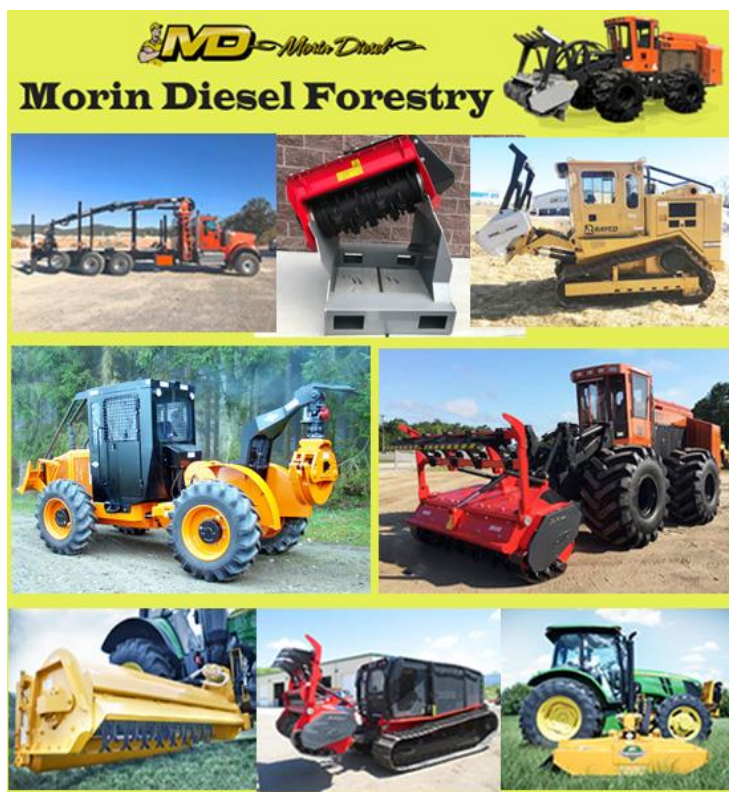

TRUCK AND EQUIPMENT POST DEALER SPOTLIGHT – MORIN DIESEL FORESTRY

HISTORY & EXPERIENCE - In Business Since 1993

Although Morin Diesel Forestry was founded in 1993 by Jesse Morin, his experience in repairing trucks and equipment started much earlier. He grew up working in his family's land clearing business maintaining a large fleet of trucks and heavy equipment. Having a strong work ethic and expertise in commercial trucks and equipment have helped Jesse succeed and progress with specialized forestry equipment sales and repairs. Morin Diesel Forestry carries a great selection of forestry equipment, mowers and attachments.

They carry top brands and specialize in Prinoth Machines. From rentals, sales, repairs and hauling, Morin Diesel Forestry can help with all your forestry equipment needs.

GREAT SELECTION OF FORESTRY EQUIPMENT & TOP BRANDS

NEW FORESTRY EQUIPMENT BRANDS:

- Prinoth Machines
- Denis Cimaf
- Lamtrac
- Barko
- Diamond
- Awassos
- Satco
- AHWI
- Rayco
- Rotobec

USED HEAVY EQUIPMENT:

- All Brands of Used Forestry Equipment
- Used Heavy Equipment Attachments

TRUCK SALES – TOWING & HAULING - TRUCK & EQUIPMENT REPAIR SERVICES

The Morin Diesel Trucks division sells used commercial trucks from pickups to dump trucks. They provide towing & hauling services for trucks and equipment throughout the continental US. Morin Diesel services all makes and models of light, medium and heavy duty trucks and equipment. Their 14,000 square foot state-of-the-art facility employs 14 specialists to keep your trucks and equipment running smoothly.